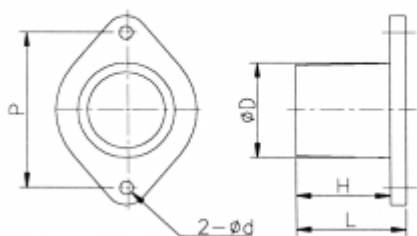

Data Sheet

Article number: 27591429457

Description: Inlet/outlet for hose pipe 4-OD-57
KB-4..., 5..., 6..

Measures

Fig. 1

Fig. 2

D = 57

d = 7

Fig. = 1

H = 58

L = 65

Model = KB-4...,KB-5...,KB-6...

P = 83