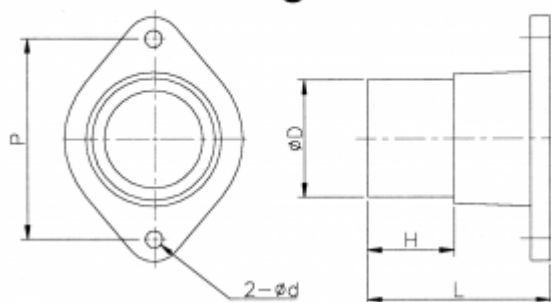

Data Sheet

Article number: 27591429457

Description: Inlet/outlet for hose pipe 4-OD-57
KB-4..., 5..., 6..

Measures

Fig. 1

Fig. 2

D = 57

d = 7

Fig. = 1

H = 58

L = 65

Model = KB-4...,KB-5...,KB-6...

P = 83